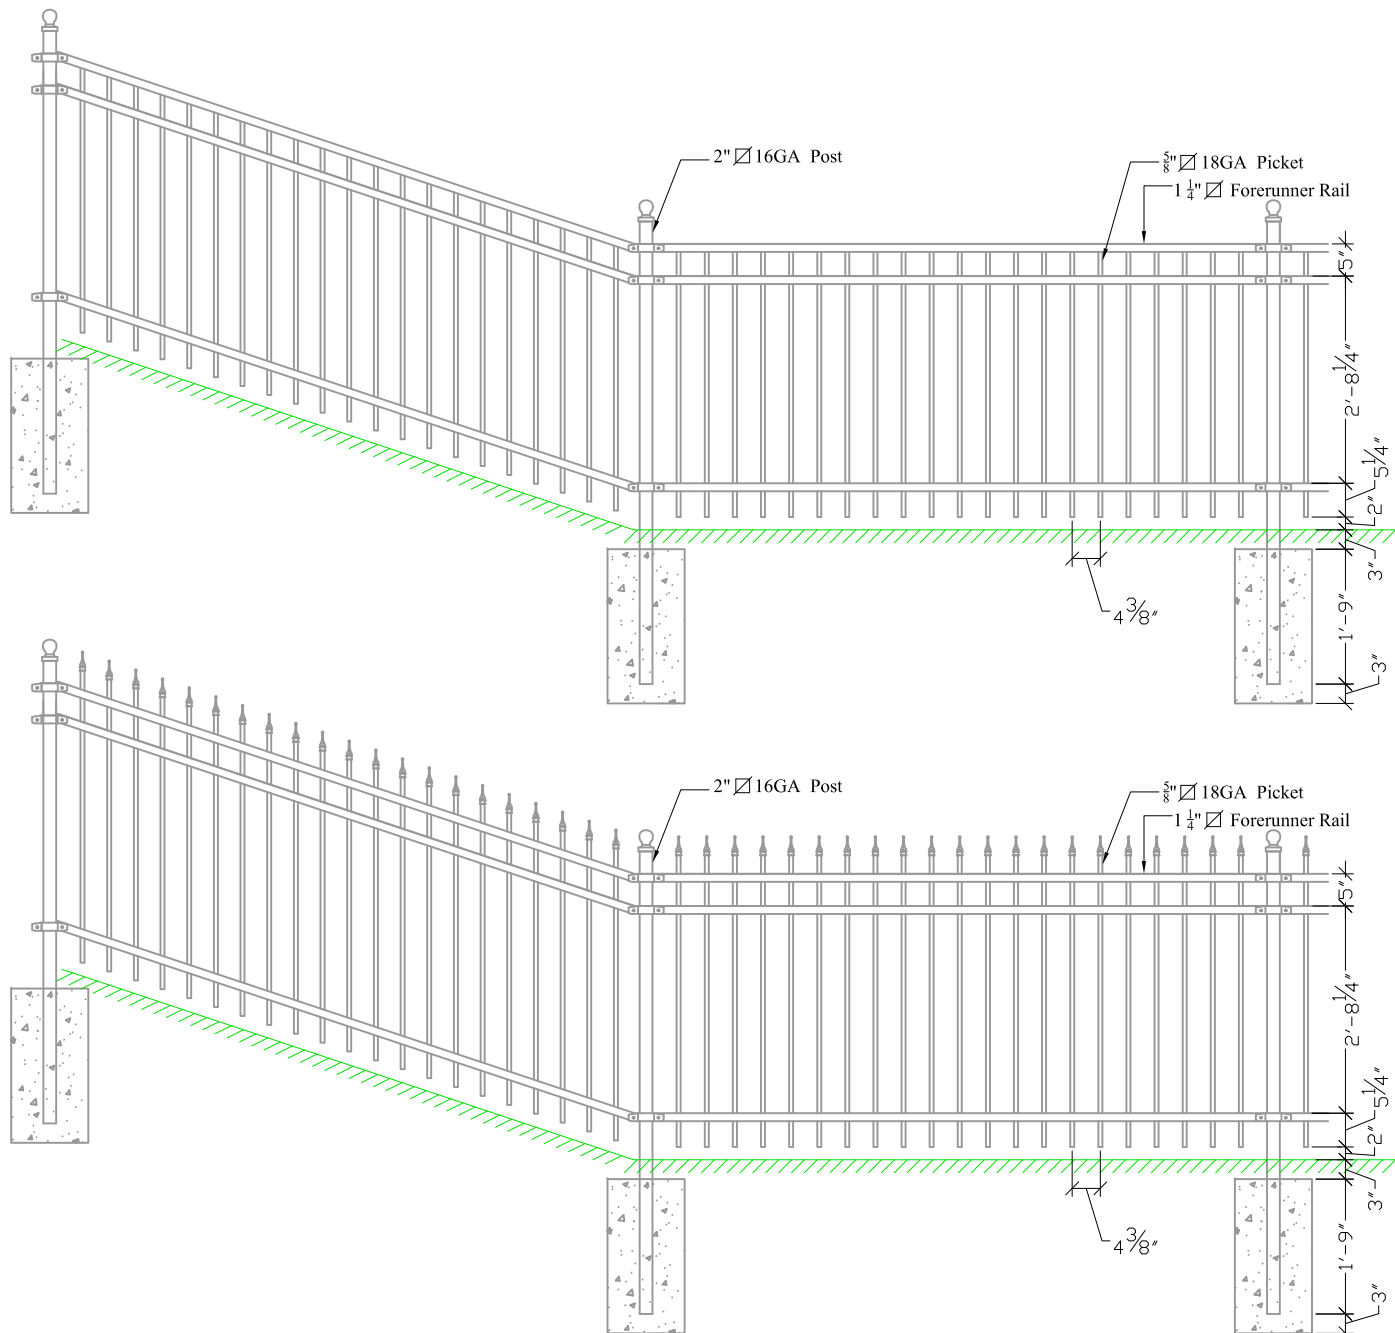

Not To Scale

6' Wood Screen Fence Castle Keep - Calgary

February 2012

Colour

No stain or paint will be applied by the developer

Not To Scale

DUNDEE
DEVELOPMENTS

4' Decorative Steel Fence

Ameristar - Montage

January 2010

Projects

Montrose
Wentworth Estates
WestPark
Castle keep

EvansRidge